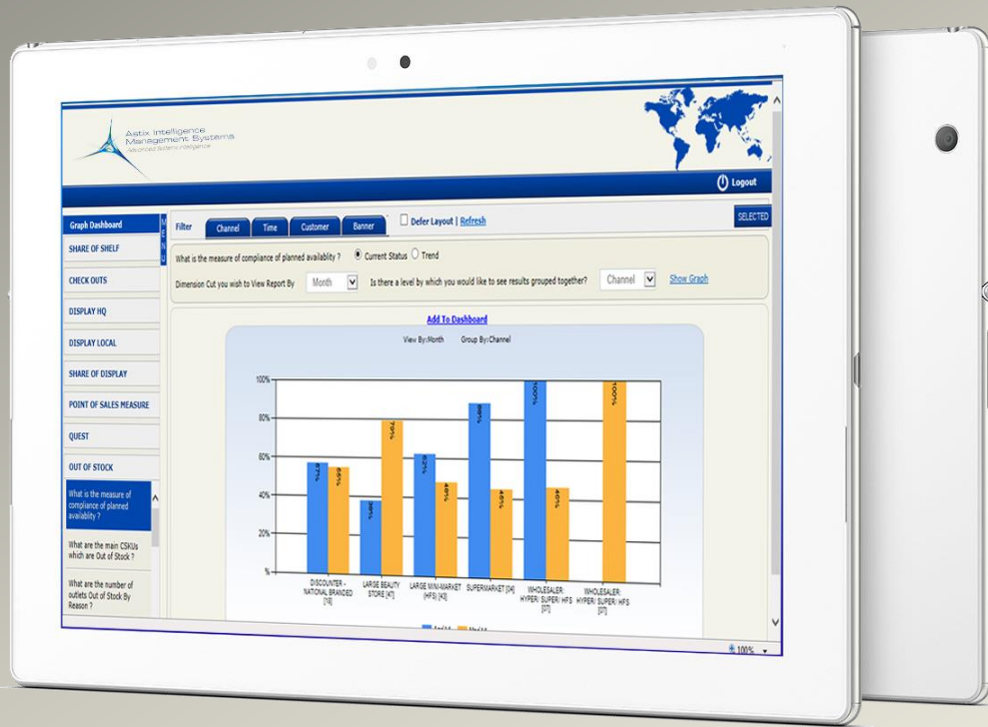

Connect and Integrate

**Astix Intelligence
Management Systems**
Advanced Systems Intelligence

Introduction

It is imperative for a company to have visibility of the last trek to retail shelves. However, all secondary sales transactions lie in distributor systems, thus making it inaccessible.

Connect and integrate is a tech solution which bridges this gap and Interfaces with any distributor system to bring to you all secondary data and reporting as per your requirements on real-time basis.

Key Features

- Captures all secondary sales data at the invoice level
- Thus giving granularity at date/sku/customer (retail)
- Without disturbing the distributor systems and setup
- Customized reports & dashboards for various level of sales hierarchy
- Distribution KPI reports for different distribution channel
- Live in near real time!

Empower yourself...

- Get an overall feeling on the state of your business
- Reports can be downloaded in XLS to so you can “play around” with it to create your own version of the reports
- Get a detailed view on a specific measure (e.g. How many stores did each of my distributor cover yesterday, and month-to-date/year-to-date)
- Make speedier and informed decisions based on secondary sales trends and insights
- Track distributor/trade inventory
- Align, plan and forecast on secondary sales.